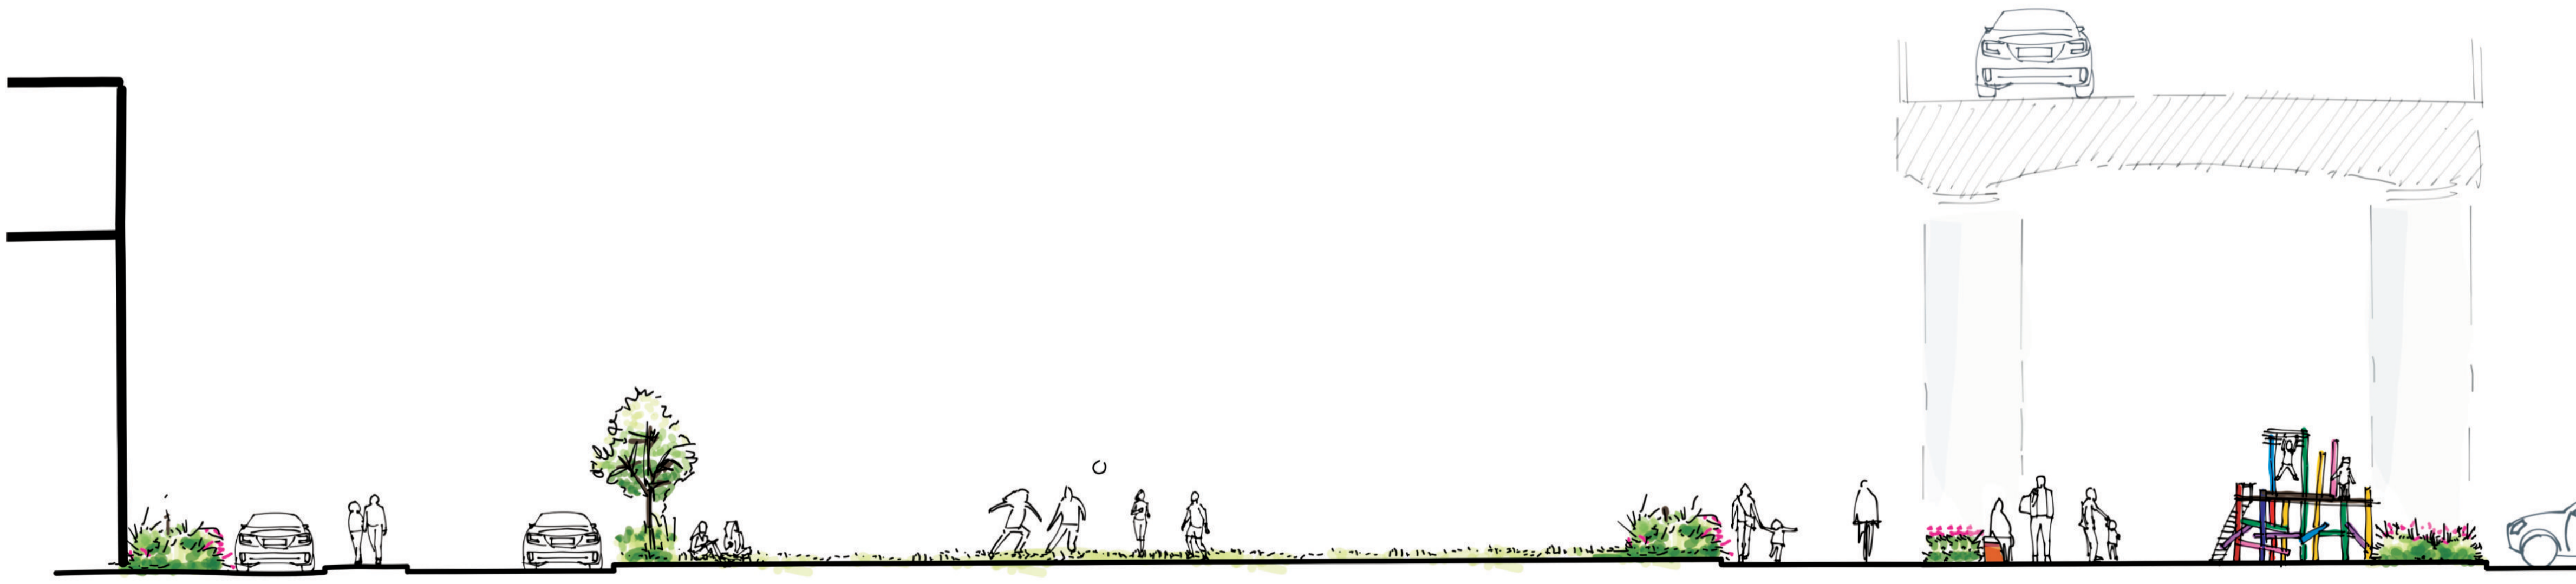

Section A-A'

Section B-B'

Key

CGI's for reference

Rev.	Date	Note

General Notes

**Doyle & O'Troithigh**  
Landscape Architecture

Project Name St Mochta's LRD.	Status Planning	Project No 24-010	Scale 1:100	Date 09/06/2025	Drawing Name Landscape Section	Drawing No LS-01-PP	Revision No 00	Drawn By J.A.	Checked By D&OT
Linda Doyle Director +353 (0)87 267 4196 linda@doyle-otroithigh.com	Dairbhí O'Troithigh Director +353 (0)85 300 3499 dairbh@doyle-otroithigh.com	Office Address Pembroke House 25-27 Upper Pembroke St Dublin 2	Contact mail@doyle-otroithigh.com +353 (0)1 608 7762						