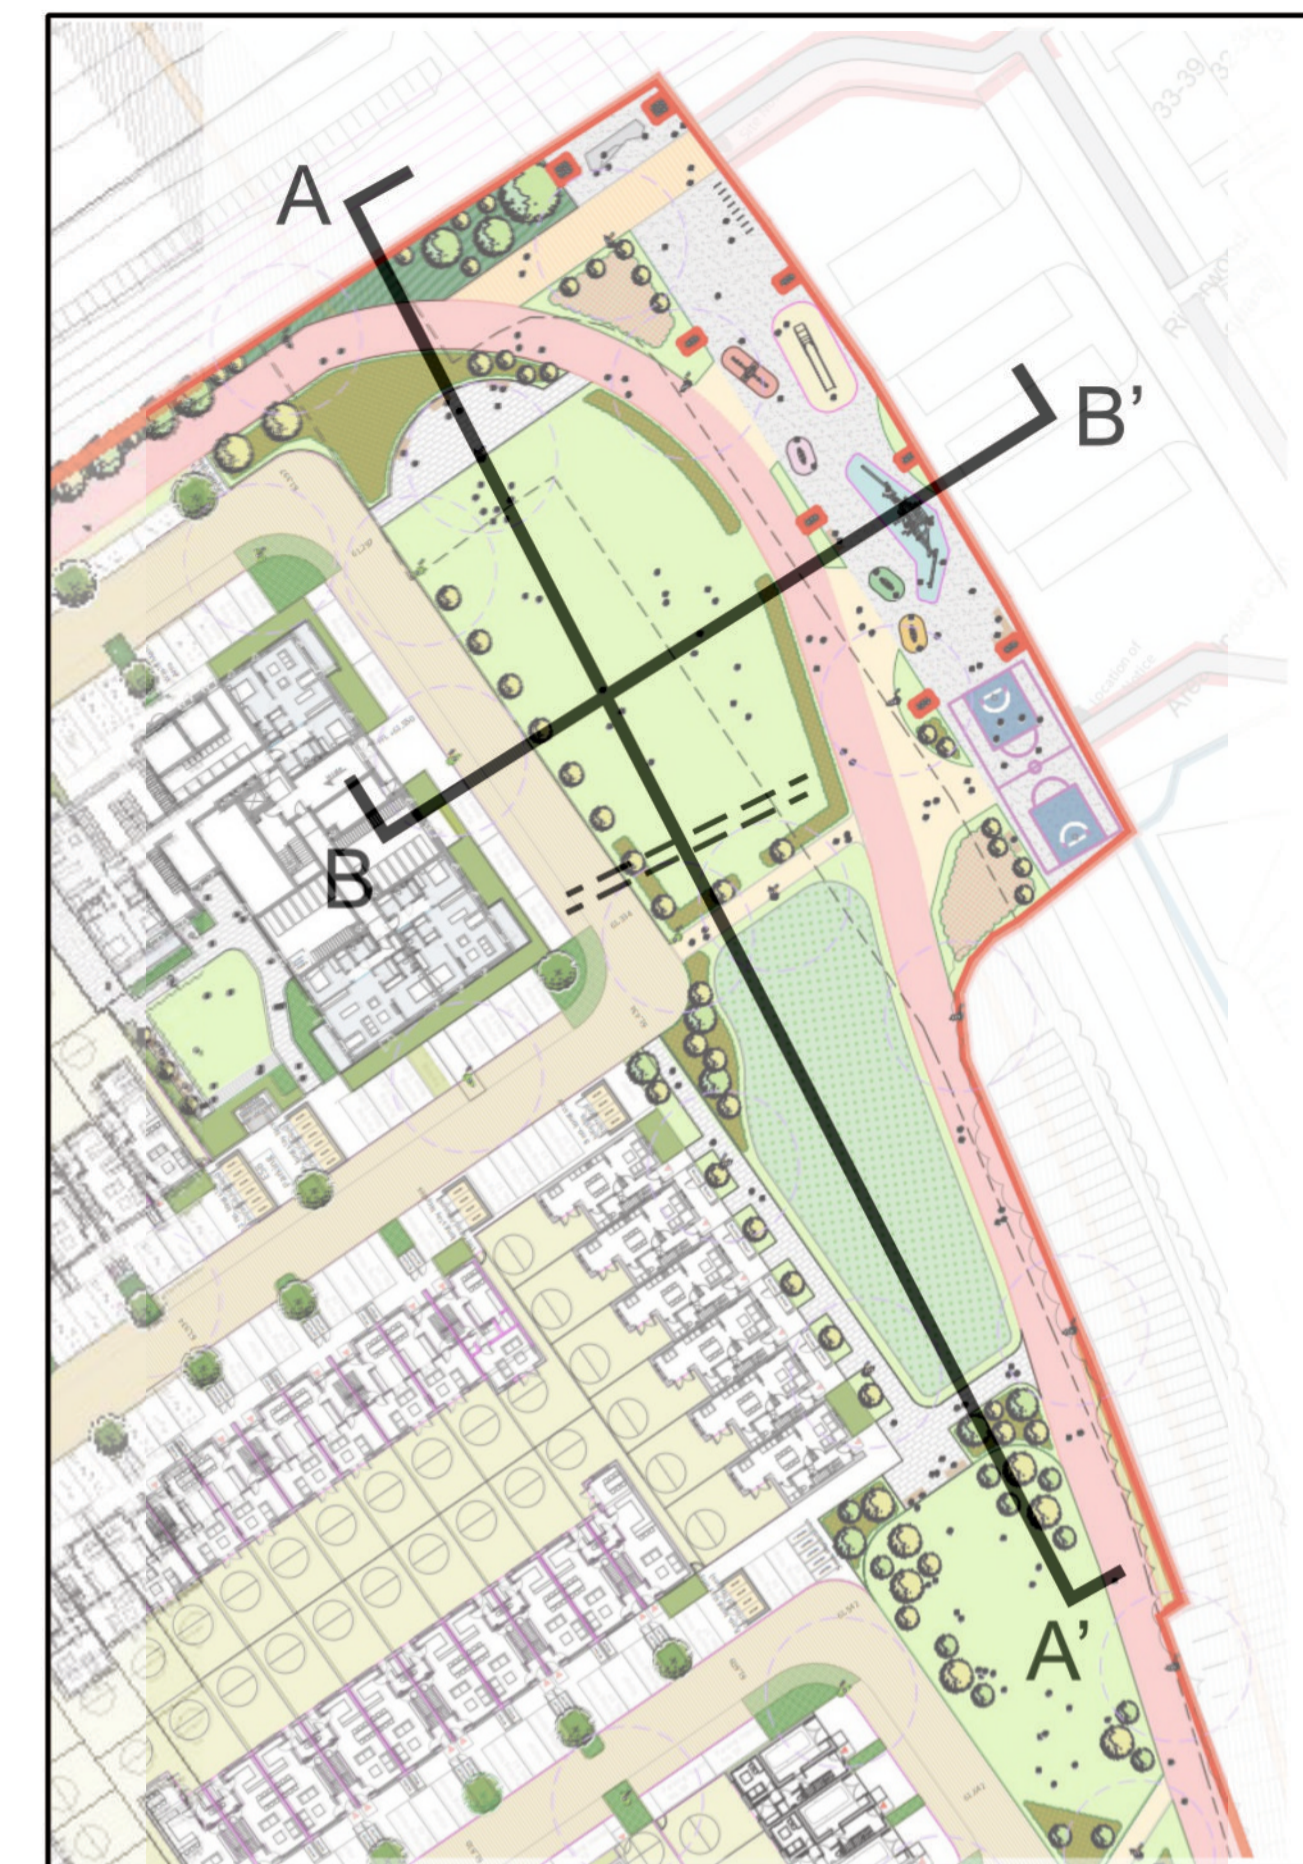

Section A-A'

Section B-B'

Key

CGI's for reference

Rev.	Date	Note

General Notes

**Doyle & O'Troithigh**  
Landscape Architecture

Project Name St Mochta's LRD.	Status Planning	Project No 24-010	Scale 1:100	Date 09/06/2025	Drawing Name Landscape Section	Drawing No LS-01-PP	Revision No 00	Drawn By J.A.	Checked By D&OT
Linda Doyle Director +353 (0)87 267 4196 linda@doyle-otroithigh.com	Dairbhí O'Troithigh Director +353 (0)85 300 3499 dairbh@doyle-otroithigh.com	Office Address Pembroke House 25-27 Upper Pembroke St Dublin 2	Contact mail@doyle-otroithigh.com +353 (0)1 608 7762						